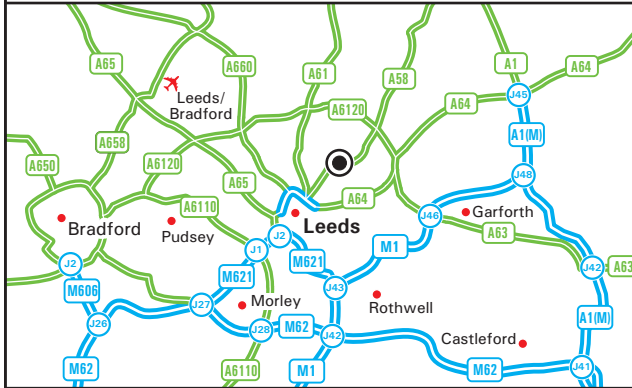

homes, communities, cultures

205 Roundhay Road
Leeds LS8 4HS

Tel: 0113 235 0202 - Fax: 0113 235 0482

www.connecthousing.org.uk

Driving Instructions

- Drive into Leeds City Centre, get onto the A61 and follow directions and signs to Wetherby. Our office is approximately 1.5 miles out of the city centre.
- Alternatively, use Google Maps, click on 'Get Directions' and follow instructions from there.

Parking

- Parking is available at the front of the building.

By Rail

- Leeds Station - approximately 10 minutes by taxi. National Rail Enquiries: 08457 484 950

By Bus

- Take either the 98 or 99 from Eastgate or Infirmary Street to Roundhay Road. Eastgate and Infirmary Street are within minutes' walk of Leeds Railway Station.
- In addition, a number of buses run from New Briggate Street in the city centre to Harehills (e.g. 12, 13, 13A).
- You should ask to get off the bus at the Bangladeshi Centre, which is adjacent to our offices (see inset).