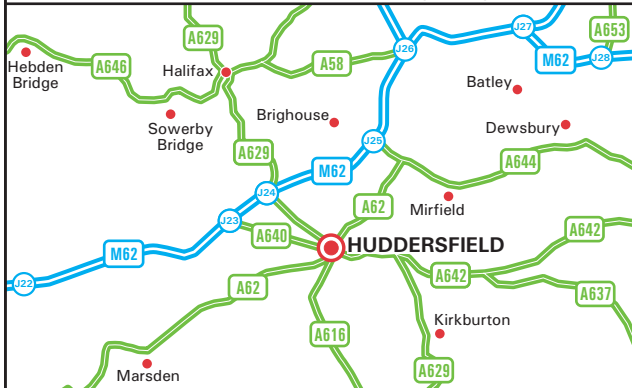

homes, communities, cultures

The Media Centre

6 Friendly Street
Huddersfield HD1 1RD

Tel: 01484 35 35 35 - Fax: 01484 35 35 45

www.connecthousing.org.uk

Driving Instructions

- Get yourself onto the A62 Huddersfield Ring Road and you will see our big, glass building with The Media Centre signage on it from there.
- Alternatively, use Google Maps, click on 'Get Directions' and follow instructions from there.

Parking

- There is a limited amount of visitor car parking spaces available at The Media Centre.
- Visitors are advised to use public transport.

By Rail

- The Media Centre is situated in the heart of Huddersfield, 300m from Huddersfield Train Station.
- Huddersfield Train Station is served by direct trains from Leeds, Sheffield, Liverpool, Wakefield and Manchester. National Rail Enquiries: 08457 484 950

By Bus

- Huddersfield Bus Station - approximately 5 minutes walk.
- Buses run regularly to and from Huddersfield town centre, from Manchester, Leeds, Dewsbury, Sheffield, Barnsley, Wakefield and York.