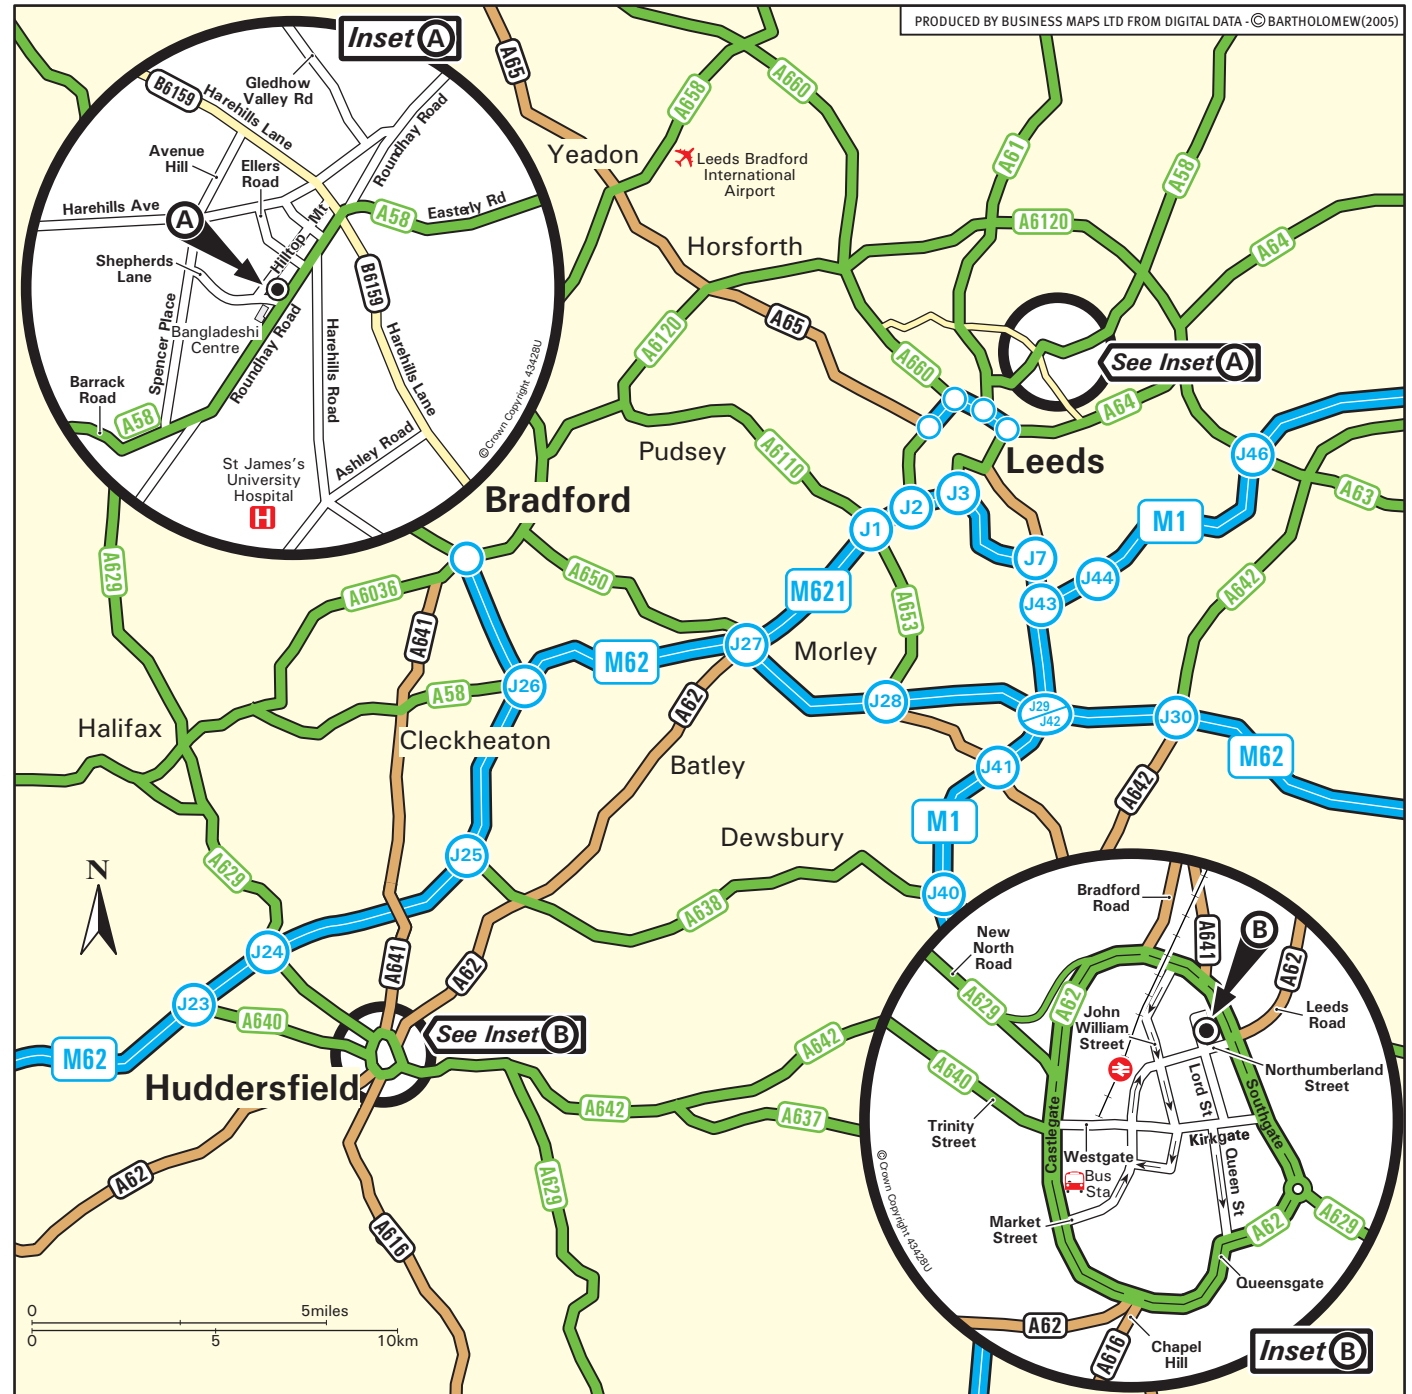

www.connecthousing.org.uk

A Rail and Bus information for Leeds Office

By Rail

- Leeds Station - approximately 10 minutes by taxi.
National Rail Enquiries: 08457 484 950

By Bus

- Take either the 98 or 99 from Eastgate or Infirmary Street to Roundhay Road. Eastgate and Infirmary Street are within minutes' walk of Leeds Railway Station.
- In addition, a number of buses run from New Briggate Street in the city centre to Harehills (e.g. 12, 13, 13A).
- You should ask to get off the bus at the Bangladeshi Centre, which is adjacent to our offices.

B Rail and Bus information for Huddersfield Office

By Rail

- The Media Centre is situated in the heart of Huddersfield, 300m from Huddersfield Train Station.
- Huddersfield Train Station is served by direct trains from Leeds, Sheffield, Liverpool, Wakefield and Manchester.
National Rail Enquiries: 08457 484 950

By Bus

- Huddersfield Bus Station - approximately 5 minutes walk.
- Buses run regularly to and from Huddersfield town centre, from Manchester, Leeds, Dewsbury, Sheffield, Barnsley, Wakefield and York.

PRODUCED BY BUSINESS MAPS LTD FROM DIGITAL DATA - © BARTHOLOMEW(2005)